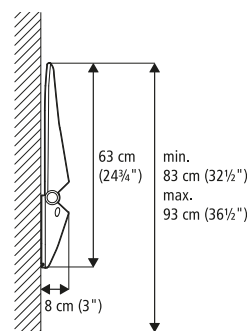

Accessories

Back support, soft
Soft heat reflective back support. Attached to the wall with velcro.
Item.no 81704060

Arm supports
Ergonomically shaped arm supports with a soft non-slip grip. Easily attached directly to the seat. Foldable.
White 81704040
Green 81704070

Supporting legs
For extra stability and user weight up to 150 kg (331 lbs). Specially designed smart ferrules. Height adjustable.
White attachment 81704050
Green attachment 81704080

Etac – Setting new standards for 40 years

Scandinavian design and innovation provide at the foundation. Add to that quality, simplicity, comfort and functionality. For more than forty years Etac has developed products and services that create possibilities. Our products are developed in close cooperation with consumers and industrial designers. This results in an ergonomic design and high quality that is unique in the market.

Etac AB
Kista Science Tower
SE-164 51 Kista, Sweden
Tel +46 371 – 58 73 30
Fax +46 371 – 58 73 90
info@etac.se www.etac.com