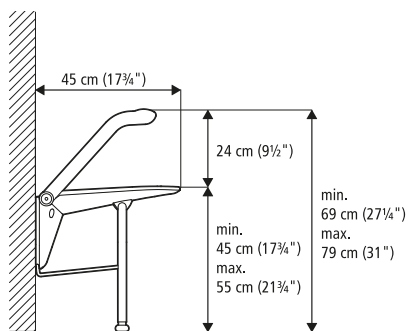

Accessories

Back support, soft
Soft heat reflective back support. Attached to the wall with velcro.
Item.no 81704060

Arm supports
Ergonomically shaped arm supports with a soft non-slip grip. Easily attached directly to the seat. Foldable.
White 81704040
Green 81704070

Supporting legs
For extra stability and user weight up to 150 kg (331 lbs). Specially designed smart ferrules. Height adjustable.
White attachment 81704050
Green attachment 81704080

Etac – Setting new standards for 40 years

Scandinavian design and innovation provide at the foundation. Add to that quality, simplicity, comfort and functionality. For more than forty years Etac has developed products and services that create possibilities. Our products are developed in close cooperation with consumers and industrial designers. This results in an ergonomic design and high quality that is unique in the market.

Etac AB
Kista Science Tower
SE-164 51 Kista, Sweden
Tel +46 371 – 58 73 30
Fax +46 371 – 58 73 90
info@etac.se www.etac.com