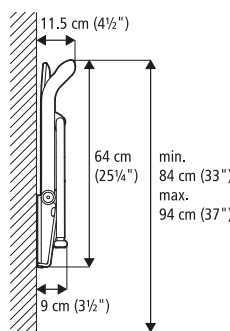

Etac – Setting new standards for 40 years

Scandinavian design and innovation provide at the foundation. Add to that quality, simplicity, comfort and functionality. For more than forty years Etac has developed products and services that create possibilities. Our products are developed in close cooperation with consumers and industrial designers. This results in an ergonomic design and high quality that is unique in the market.

Etac AB
Kista Science Tower
SE-164 51 Kista, Sweden
Tel +46 371 – 58 73 30
Fax +46 371 – 58 73 90
info@etac.se www.etac.com