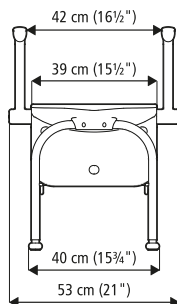

Etac – Setting new standards for 40 years

Scandinavian design and innovation provide at the foundation. Add to that quality, simplicity, comfort and functionality. For more than forty years Etac has developed products and services that create possibilities. Our products are developed in close cooperation with consumers and industrial designers. This results in an ergonomic design and high quality that is unique in the market.

Etac AB
Kista Science Tower
SE-164 51 Kista, Sweden
Tel +46 371 – 58 73 30
Fax +46 371 – 58 73 90
info@etac.se www.etac.com