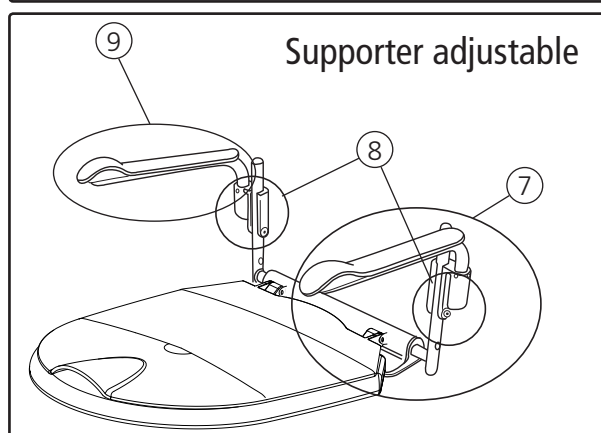

Hi-Loo/Supporter

Toilet seat raiser and armrests

Spareparts list

78514D 15-05-25

Spareparts			Product					
Pos	Description	Item no	Hi-Loo Ser. no.	Hi-Loo II ser. no.	Hi-Loo fixed ser. no.	Supporter ser. no.	Supporter II ser. no.	Supporter adjustable ser. no.
1	Support plate Armrest, 2 pcs, black	8400 1212						
2	Support plate Armrest, 2 pcs, grey	8400 1253						
3	Armrest Hi-Loo 6 cm, pair complete Armrest Hi-Loo 6 cm, pair complete	8400 1235 8400 1291	up to 310672 from 310673					
	Armrest Hi-Loo 10 cm, pair complete Armrest Hi-Loo 10 cm, pair complete	8400 1236 8400 1292	up to 256355 from 256356					
4	Armrest Hi-Loo II 6 cm, pair complete Armrest Hi-Loo II 6 cm, pair complete	8400 1250 8400 5099		up to 79767 from 79768				
	Armrest Hi-Loo II 10 cm, pair complete Armrest Hi-Loo II 10 cm, pair complete	8400 1251 8400 5100		up to 79767 from 79768				
5	Armrest Supporter, pair complete Armrest Supporter, pair complete	8400 1237 8400 1293				up to 146644 from 146645		
6	Armrest Supporter II, pair complete Armrest Supporter II, pair complete	8400 1252 8400 5101					up to 80471 from 80472	
7	Armrest Supporter adjustable, pair complete Armrest Supporter adjustable, pair complete	8400 1238 8400 1294						up to 73222 from 73223
8	Armrest socket, pair	8400 1110						
9	Armrest, pair	8400 1134						
10	End cover, 2 pcs	8400 1202						
11	Friction detail Hi-Loo, 10pcs Friction detail for angled Hi-Loo, 2 st	8400 1194 8400 1198						
12	Friction detail Supporter, 3pcs	8400 5094				from 142324	from 18973	from 71038
13	Assembly nut, 10 pcs	8400 1122						
14	Adapter, 10 pcs	8400 1195						
15	Locking joint Hi-Loo, 10 pcs	8400 1214	up to 310672* up to 256355**	up to 79767				
16	Safety cap	8400 1224	up to 310672* up to 256355**	up to 79767				
17	Screwkit, pair	8400 1125						
18	End cap set Hi-Loo/Supporter End cap set Hi-Loo/Supporter	8400 1217 8400 1290	up to 310672* up to 256355** from 310673* from 256356**	up to 79767 from 79768		up to 146644 from 146645	up to 80471 from 80472	up to 73222 from 73223
19	Sealing right, left	8400 1126						
20	Spacer Hi-Loo fixed, 10 pcs	8400 1196						
21	Toilet lid and seat Supporter Toilet lid and seat Supporter	8400 1102 8400 1323				up to 146644 from 146645	up to 80471 from 80472	up to 73222 from 73223
22	Axle Supporter, 10 pcs	8400 1324				from 146645	from 80472	
23	Seat Hi-Loo II 6 cm	8400 1295	from 310673	from 79768				
24	Seat Hi-Loo II 10 cm	8400 1296	from 256356	from 79768				
25	Touch-up paint	8400 5052						