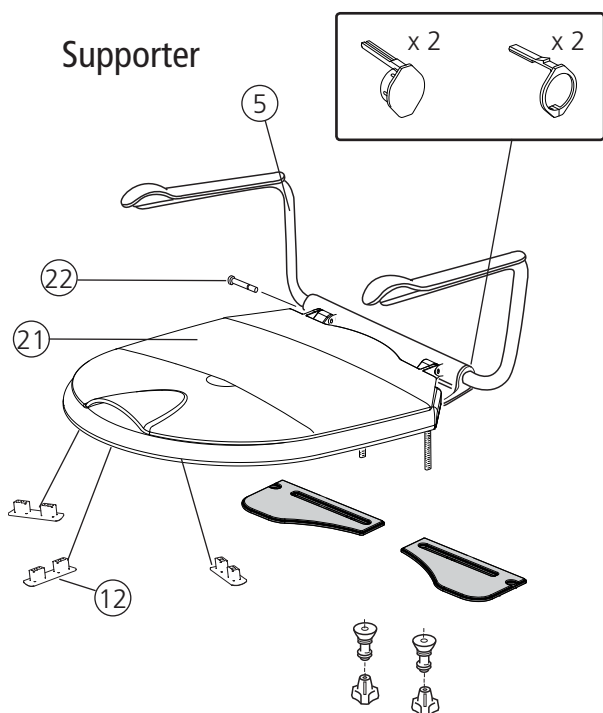

Hi-Loo/Supporter

Toilet seat raiser and armrests

Spareparts list

78514D 15-05-25

Spareparts			Product					
Pos	Description	Item no	Hi-Loo Ser. no.	Hi-Loo II ser. no.	Hi-Loo fixed ser. no.	Supporter ser. no.	Supporter II ser. no.	Supporter adjustable ser. no.
1	Support plate Armrest, 2 pcs, black	8400 1212						
2	Support plate Armrest, 2 pcs, grey	8400 1253						
3	Armrest Hi-Loo 6 cm, pair complete Armrest Hi-Loo 6 cm, pair complete	8400 1235 8400 1291	up to 310672 from 310673					
	Armrest Hi-Loo 10 cm, pair complete Armrest Hi-Loo 10 cm, pair complete	8400 1236 8400 1292	up to 256355 from 256356					
4	Armrest Hi-Loo II 6 cm, pair complete Armrest Hi-Loo II 6 cm, pair complete	8400 1250 8400 5099		up to 79767 from 79768				
	Armrest Hi-Loo II 10 cm, pair complete Armrest Hi-Loo II 10 cm, pair complete	8400 1251 8400 5100		up to 79767 from 79768				
5	Armrest Supporter, pair complete Armrest Supporter, pair complete	8400 1237 8400 1293				up to 146644 from 146645		
6	Armrest Supporter II, pair complete Armrest Supporter II, pair complete	8400 1252 8400 5101					up to 80471 from 80472	
7	Armrest Supporter adjustable, pair complete Armrest Supporter adjustable, pair complete	8400 1238 8400 1294						up to 73222 from 73223
8	Armrest socket, pair	8400 1110						
9	Armrest, pair	8400 1134						
10	End cover, 2 pcs	8400 1202						
11	Friction detail Hi-Loo, 10pcs Friction detail for angled Hi-Loo, 2 st	8400 1194 8400 1198						
12	Friction detail Supporter, 3pcs	8400 5094				from 142324	from 18973	from 71038
13	Assembly nut, 10 pcs	8400 1122						
14	Adapter, 10 pcs	8400 1195						
15	Locking joint Hi-Loo, 10 pcs	8400 1214	up to 310672* up to 256355**	up to 79767				
16	Safety cap	8400 1224	up to 310672* up to 256355**	up to 79767				
17	Screwkit, pair	8400 1125						
18	End cap set Hi-Loo/Supporter End cap set Hi-Loo/Supporter	8400 1217 8400 1290	up to 310672* up to 256355** from 310673* from 256356**	up to 79767 from 79768		up to 146644 from 146645	up to 80471 from 80472	up to 73222 from 73223
19	Sealing right, left	8400 1126						
20	Spacer Hi-Loo fixed, 10 pcs	8400 1196						
21	Toilet lid and seat Supporter Toilet lid and seat Supporter	8400 1102 8400 1323				up to 146644 from 146645	up to 80471 from 80472	up to 73222 from 73223
22	Axle Supporter, 10 pcs	8400 1324				from 146645	from 80472	
23	Seat Hi-Loo II 6 cm	8400 1295	from 310673	from 79768				
24	Seat Hi-Loo II 10 cm	8400 1296	from 256356	from 79768				
25	Touch-up paint	8400 5052						