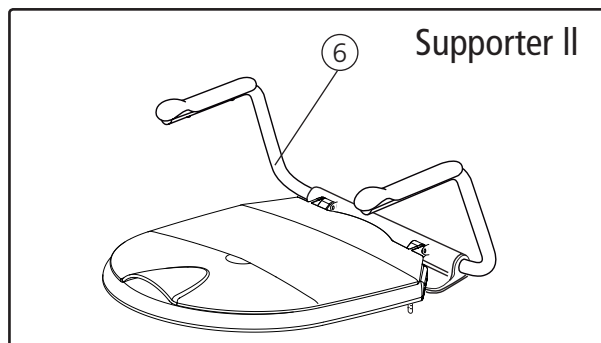

Hi-Loo/Supporter

Toilet seat raiser and armrests

Spareparts list

78514D 15-05-25

Spareparts			Product					
Pos	Description	Item no	Hi-Loo Ser. no.	Hi-Loo II ser. no.	Hi-Loo fixed ser. no.	Supporter ser. no.	Supporter II ser. no.	Supporter adjustable ser. no.
1	Support plate Armrest, 2 pcs, black	8400 1212						
2	Support plate Armrest, 2 pcs, grey	8400 1253						
3	Armrest Hi-Loo 6 cm, pair complete Armrest Hi-Loo 6 cm, pair complete	8400 1235 8400 1291	up to 310672 from 310673					
	Armrest Hi-Loo 10 cm, pair complete Armrest Hi-Loo 10 cm, pair complete	8400 1236 8400 1292	up to 256355 from 256356					
4	Armrest Hi-Loo II 6 cm, pair complete Armrest Hi-Loo II 6 cm, pair complete	8400 1250 8400 5099		up to 79767 from 79768				
	Armrest Hi-Loo II 10 cm, pair complete Armrest Hi-Loo II 10 cm, pair complete	8400 1251 8400 5100		up to 79767 from 79768				
5	Armrest Supporter, pair complete Armrest Supporter, pair complete	8400 1237 8400 1293				up to 146644 from 146645		
6	Armrest Supporter II, pair complete Armrest Supporter II, pair complete	8400 1252 8400 5101					up to 80471 from 80472	
7	Armrest Supporter adjustable, pair complete Armrest Supporter adjustable, pair complete	8400 1238 8400 1294						up to 73222 from 73223
8	Armrest socket, pair	8400 1110						
9	Armrest, pair	8400 1134						
10	End cover, 2 pcs	8400 1202						
11	Friction detail Hi-Loo, 10pcs Friction detail for angled Hi-Loo, 2 st	8400 1194 8400 1198						
12	Friction detail Supporter, 3pcs	8400 5094				from 142324	from 18973	from 71038
13	Assembly nut, 10 pcs	8400 1122						
14	Adapter, 10 pcs	8400 1195						
15	Locking joint Hi-Loo, 10 pcs	8400 1214	up to 310672* up to 256355**	up to 79767				
16	Safety cap	8400 1224	up to 310672* up to 256355**	up to 79767				
17	Screwkit, pair	8400 1125						
18	End cap set Hi-Loo/Supporter End cap set Hi-Loo/Supporter	8400 1217 8400 1290	up to 310672* up to 256355** from 310673* from 256356**	up to 79767 from 79768		up to 146644 from 146645	up to 80471 from 80472	up to 73222 from 73223
19	Sealing right, left	8400 1126						
20	Spacer Hi-Loo fixed, 10 pcs	8400 1196						
21	Toilet lid and seat Supporter Toilet lid and seat Supporter	8400 1102 8400 1323				up to 146644 from 146645	up to 80471 from 80472	up to 73222 from 73223
22	Axle Supporter, 10 pcs	8400 1324				from 146645	from 80472	
23	Seat Hi-Loo II 6 cm	8400 1295	from 310673	from 79768				
24	Seat Hi-Loo II 10 cm	8400 1296	from 256356	from 79768				
25	Touch-up paint	8400 5052						