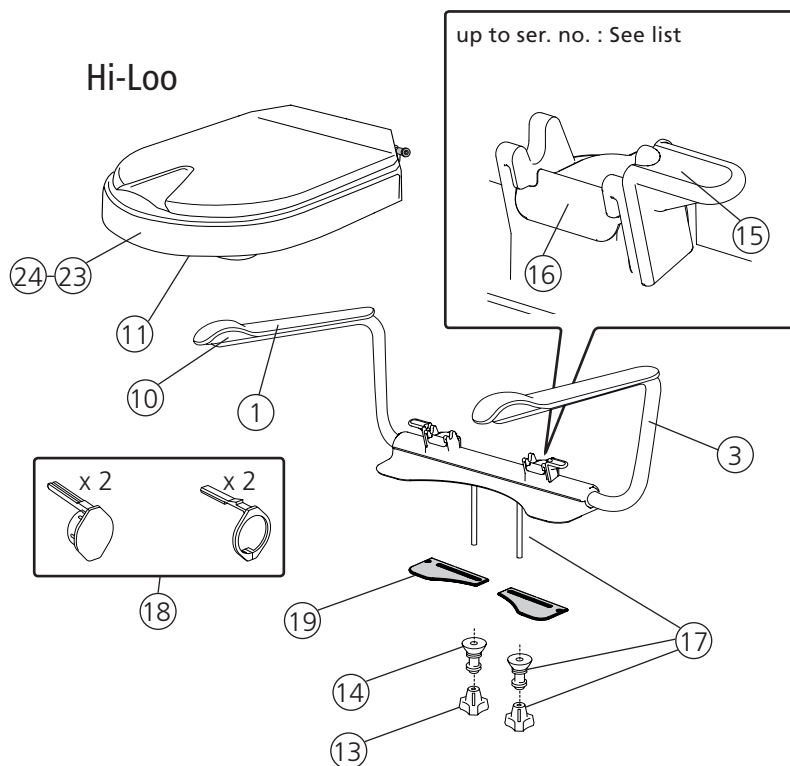

Hi-Loo/Supporter

Toilet seat raiser and armrests

Spareparts list

78514D 15-05-25

Spareparts			Product					
Pos	Description	Item no	Hi-Loo Ser. no.	Hi-Loo II ser. no.	Hi-Loo fixed ser. no.	Supporter ser. no.	Supporter II ser. no.	Supporter adjustable ser. no.
1	Support plate Armrest, 2 pcs, black	8400 1212						
2	Support plate Armrest, 2 pcs, grey	8400 1253						
3	Armrest Hi-Loo 6 cm, pair complete Armrest Hi-Loo 6 cm, pair complete	8400 1235 8400 1291	up to 310672 from 310673					
	Armrest Hi-Loo 10 cm, pair complete Armrest Hi-Loo 10 cm, pair complete	8400 1236 8400 1292	up to 256355 from 256356					
4	Armrest Hi-Loo II 6 cm, pair complete Armrest Hi-Loo II 6 cm, pair complete	8400 1250 8400 5099		up to 79767 from 79768				
	Armrest Hi-Loo II 10 cm, pair complete Armrest Hi-Loo II 10 cm, pair complete	8400 1251 8400 5100		up to 79767 from 79768				
5	Armrest Supporter, pair complete Armrest Supporter, pair complete	8400 1237 8400 1293				up to 146644 from 146645		
6	Armrest Supporter II, pair complete Armrest Supporter II, pair complete	8400 1252 8400 5101					up to 80471 from 80472	
7	Armrest Supporter adjustable, pair complete Armrest Supporter adjustable, pair complete	8400 1238 8400 1294						up to 73222 from 73223
8	Armrest socket, pair	8400 1110						
9	Armrest, pair	8400 1134						
10	End cover, 2 pcs	8400 1202						
11	Friction detail Hi-Loo, 10pcs Friction detail for angled Hi-Loo, 2 st	8400 1194 8400 1198						
12	Friction detail Supporter, 3pcs	8400 5094				from 142324	from 18973	from 71038
13	Assembly nut, 10 pcs	8400 1122						
14	Adapter, 10 pcs	8400 1195						
15	Locking joint Hi-Loo, 10 pcs	8400 1214	up to 310672* up to 256355**	up to 79767				
16	Safety cap	8400 1224	up to 310672* up to 256355**	up to 79767				
17	Screwkit, pair	8400 1125						
18	End cap set Hi-Loo/Supporter End cap set Hi-Loo/Supporter	8400 1217 8400 1290	up to 310672* up to 256355** from 310673* from 256356**	up to 79767 from 79768		up to 146644 from 146645	up to 80471 from 80472	up to 73222 from 73223
19	Sealing right, left	8400 1126						
20	Spacer Hi-Loo fixed, 10 pcs	8400 1196						
21	Toilet lid and seat Supporter Toilet lid and seat Supporter	8400 1102 8400 1323				up to 146644 from 146645	up to 80471 from 80472	up to 73222 from 73223
22	Axle Supporter, 10 pcs	8400 1324				from 146645	from 80472	
23	Seat Hi-Loo II 6 cm	8400 1295	from 310673	from 79768				
24	Seat Hi-Loo II 10 cm	8400 1296	from 256356	from 79768				
25	Touch-up paint	8400 5052						