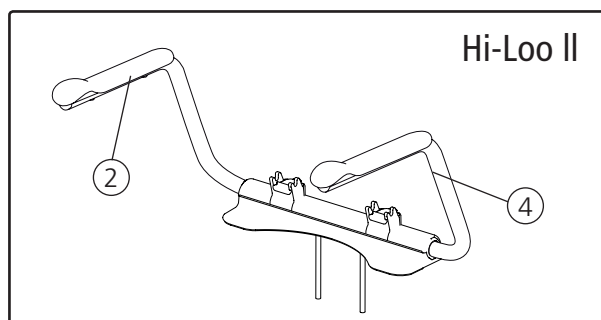

Hi-Loo/Supporter

Toilet seat raiser and armrests

Spareparts list

78514D 15-05-25

Spareparts			Product					
Pos	Description	Item no	Hi-Loo Ser. no.	Hi-Loo II ser. no.	Hi-Loo fixed ser. no.	Supporter ser. no.	Supporter II ser. no.	Supporter adjustable ser. no.
1	Support plate Armrest, 2 pcs, black	8400 1212						
2	Support plate Armrest, 2 pcs, grey	8400 1253						
3	Armrest Hi-Loo 6 cm, pair complete Armrest Hi-Loo 6 cm, pair complete	8400 1235 8400 1291	up to 310672 from 310673					
	Armrest Hi-Loo 10 cm, pair complete Armrest Hi-Loo 10 cm, pair complete	8400 1236 8400 1292	up to 256355 from 256356					
4	Armrest Hi-Loo II 6 cm, pair complete Armrest Hi-Loo II 6 cm, pair complete	8400 1250 8400 5099		up to 79767 from 79768				
	Armrest Hi-Loo II 10 cm, pair complete Armrest Hi-Loo II 10 cm, pair complete	8400 1251 8400 5100		up to 79767 from 79768				
5	Armrest Supporter, pair complete Armrest Supporter, pair complete	8400 1237 8400 1293				up to 146644 from 146645		
6	Armrest Supporter II, pair complete Armrest Supporter II, pair complete	8400 1252 8400 5101					up to 80471 from 80472	
7	Armrest Supporter adjustable, pair complete Armrest Supporter adjustable, pair complete	8400 1238 8400 1294						up to 73222 from 73223
8	Armrest socket, pair	8400 1110						
9	Armrest, pair	8400 1134						
10	End cover, 2 pcs	8400 1202						
11	Friction detail Hi-Loo, 10pcs Friction detail for angled Hi-Loo, 2 st	8400 1194 8400 1198						
12	Friction detail Supporter, 3pcs	8400 5094				from 142324	from 18973	from 71038
13	Assembly nut, 10 pcs	8400 1122						
14	Adapter, 10 pcs	8400 1195						
15	Locking joint Hi-Loo, 10 pcs	8400 1214	up to 310672* up to 256355**	up to 79767				
16	Safety cap	8400 1224	up to 310672* up to 256355**	up to 79767				
17	Screwkit, pair	8400 1125						
18	End cap set Hi-Loo/Supporter End cap set Hi-Loo/Supporter	8400 1217 8400 1290	up to 310672* up to 256355** from 310673* from 256356**	up to 79767 from 79768		up to 146644 from 146645	up to 80471 from 80472	up to 73222 from 73223
19	Sealing right, left	8400 1126						
20	Spacer Hi-Loo fixed, 10 pcs	8400 1196						
21	Toilet lid and seat Supporter Toilet lid and seat Supporter	8400 1102 8400 1323				up to 146644 from 146645	up to 80471 from 80472	up to 73222 from 73223
22	Axle Supporter, 10 pcs	8400 1324				from 146645	from 80472	
23	Seat Hi-Loo II 6 cm	8400 1295	from 310673	from 79768				
24	Seat Hi-Loo II 10 cm	8400 1296	from 256356	from 79768				
25	Touch-up paint	8400 5052						