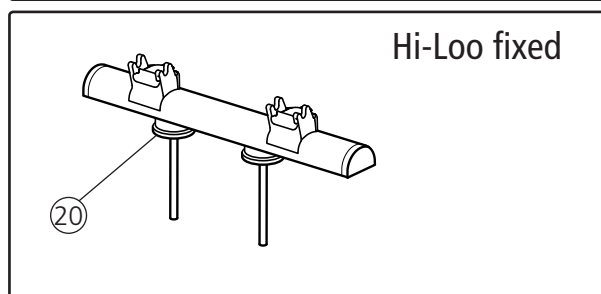

Hi-Loo/Supporter

Toilet seat raiser and armrests

Spareparts list

78514D 15-05-25

Spareparts			Product					
Pos	Description	Item no	Hi-Loo Ser. no.	Hi-Loo II ser. no.	Hi-Loo fixed ser. no.	Supporter ser. no.	Supporter II ser. no.	Supporter adjustable ser. no.
1	Support plate Armrest, 2 pcs, black	8400 1212						
2	Support plate Armrest, 2 pcs, grey	8400 1253						
3	Armrest Hi-Loo 6 cm, pair complete Armrest Hi-Loo 6 cm, pair complete	8400 1235 8400 1291	up to 310672 from 310673					
	Armrest Hi-Loo 10 cm, pair complete Armrest Hi-Loo 10 cm, pair complete	8400 1236 8400 1292	up to 256355 from 256356					
4	Armrest Hi-Loo II 6 cm, pair complete Armrest Hi-Loo II 6 cm, pair complete	8400 1250 8400 5099		up to 79767 from 79768				
	Armrest Hi-Loo II 10 cm, pair complete Armrest Hi-Loo II 10 cm, pair complete	8400 1251 8400 5100		up to 79767 from 79768				
5	Armrest Supporter, pair complete Armrest Supporter, pair complete	8400 1237 8400 1293				up to 146644 from 146645		
6	Armrest Supporter II, pair complete Armrest Supporter II, pair complete	8400 1252 8400 5101					up to 80471 from 80472	
7	Armrest Supporter adjustable, pair complete Armrest Supporter adjustable, pair complete	8400 1238 8400 1294						up to 73222 from 73223
8	Armrest socket, pair	8400 1110						
9	Armrest, pair	8400 1134						
10	End cover, 2 pcs	8400 1202						
11	Friction detail Hi-Loo, 10pcs Friction detail for angled Hi-Loo, 2 st	8400 1194 8400 1198						
12	Friction detail Supporter, 3pcs	8400 5094				from 142324	from 18973	from 71038
13	Assembly nut, 10 pcs	8400 1122						
14	Adapter, 10 pcs	8400 1195						
15	Locking joint Hi-Loo, 10 pcs	8400 1214	up to 310672* up to 256355**	up to 79767				
16	Safety cap	8400 1224	up to 310672* up to 256355**	up to 79767				
17	Screwkit, pair	8400 1125						
18	End cap set Hi-Loo/Supporter End cap set Hi-Loo/Supporter	8400 1217 8400 1290	up to 310672* up to 256355** from 310673* from 256356**	up to 79767 from 79768		up to 146644 from 146645	up to 80471 from 80472	up to 73222 from 73223
19	Sealing right, left	8400 1126						
20	Spacer Hi-Loo fixed, 10 pcs	8400 1196						
21	Toilet lid and seat Supporter Toilet lid and seat Supporter	8400 1102 8400 1323				up to 146644 from 146645	up to 80471 from 80472	up to 73222 from 73223
22	Axle Supporter, 10 pcs	8400 1324				from 146645	from 80472	
23	Seat Hi-Loo II 6 cm	8400 1295	from 310673	from 79768				
24	Seat Hi-Loo II 10 cm	8400 1296	from 256356	from 79768				
25	Touch-up paint	8400 5052						