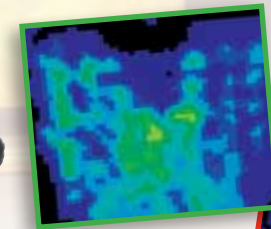

Seated on your scooter
without the LTV-Cushion