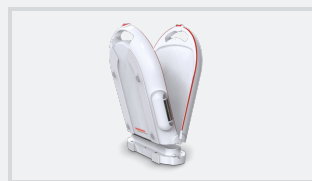

Baby scale "Easy" with fold function

8320

- ▶ Foldable baby scale with integrated carrying handles
- ▶ Lightweight and handy
- ▶ Eight-point measuring system guarantees exact weight evaluation
- ▶ Eight load cells
- ▶ Easy and fast opening: Pull the handles apart and remove the base

Features

The first baby scale with a handy fold function for parents, midwives and pharmacies can be reduced easily to the half of its length and is impressive because of its low weight. Furthermore the scale is extra handy and easy to transport thanks to the integrated carry handle and a beauty case-shaped design. Even when the child is very fitful the eight-point-weighing guarantees an every time accurate determination of weight which is completed by an easy to read display. The baby scale has an environment-friendly auto-off function for a long battery life.

- ▶ Attractive baby scale with very fine division 2 g / 5 g
- ▶ Large LCD display, 20 mm digit height
- ▶ Tare function: Covers/paddings can be tared
- ▶ Hold function: The weight value will be held for a few seconds after unloading
- ▶ Baby tray and housing of one piece
- ▶ Analogue and digital measurements with baby height rod after possible
- ▶ Units in kg or lb
- ▶ Energy-saving auto-off function
- ▶ Mains or battery operation

Products

Ordernumber Variation	Approvable	Division g	Maximum load kg
8320.01.001 Baby scale "Easy" with fold function	No	10	15
