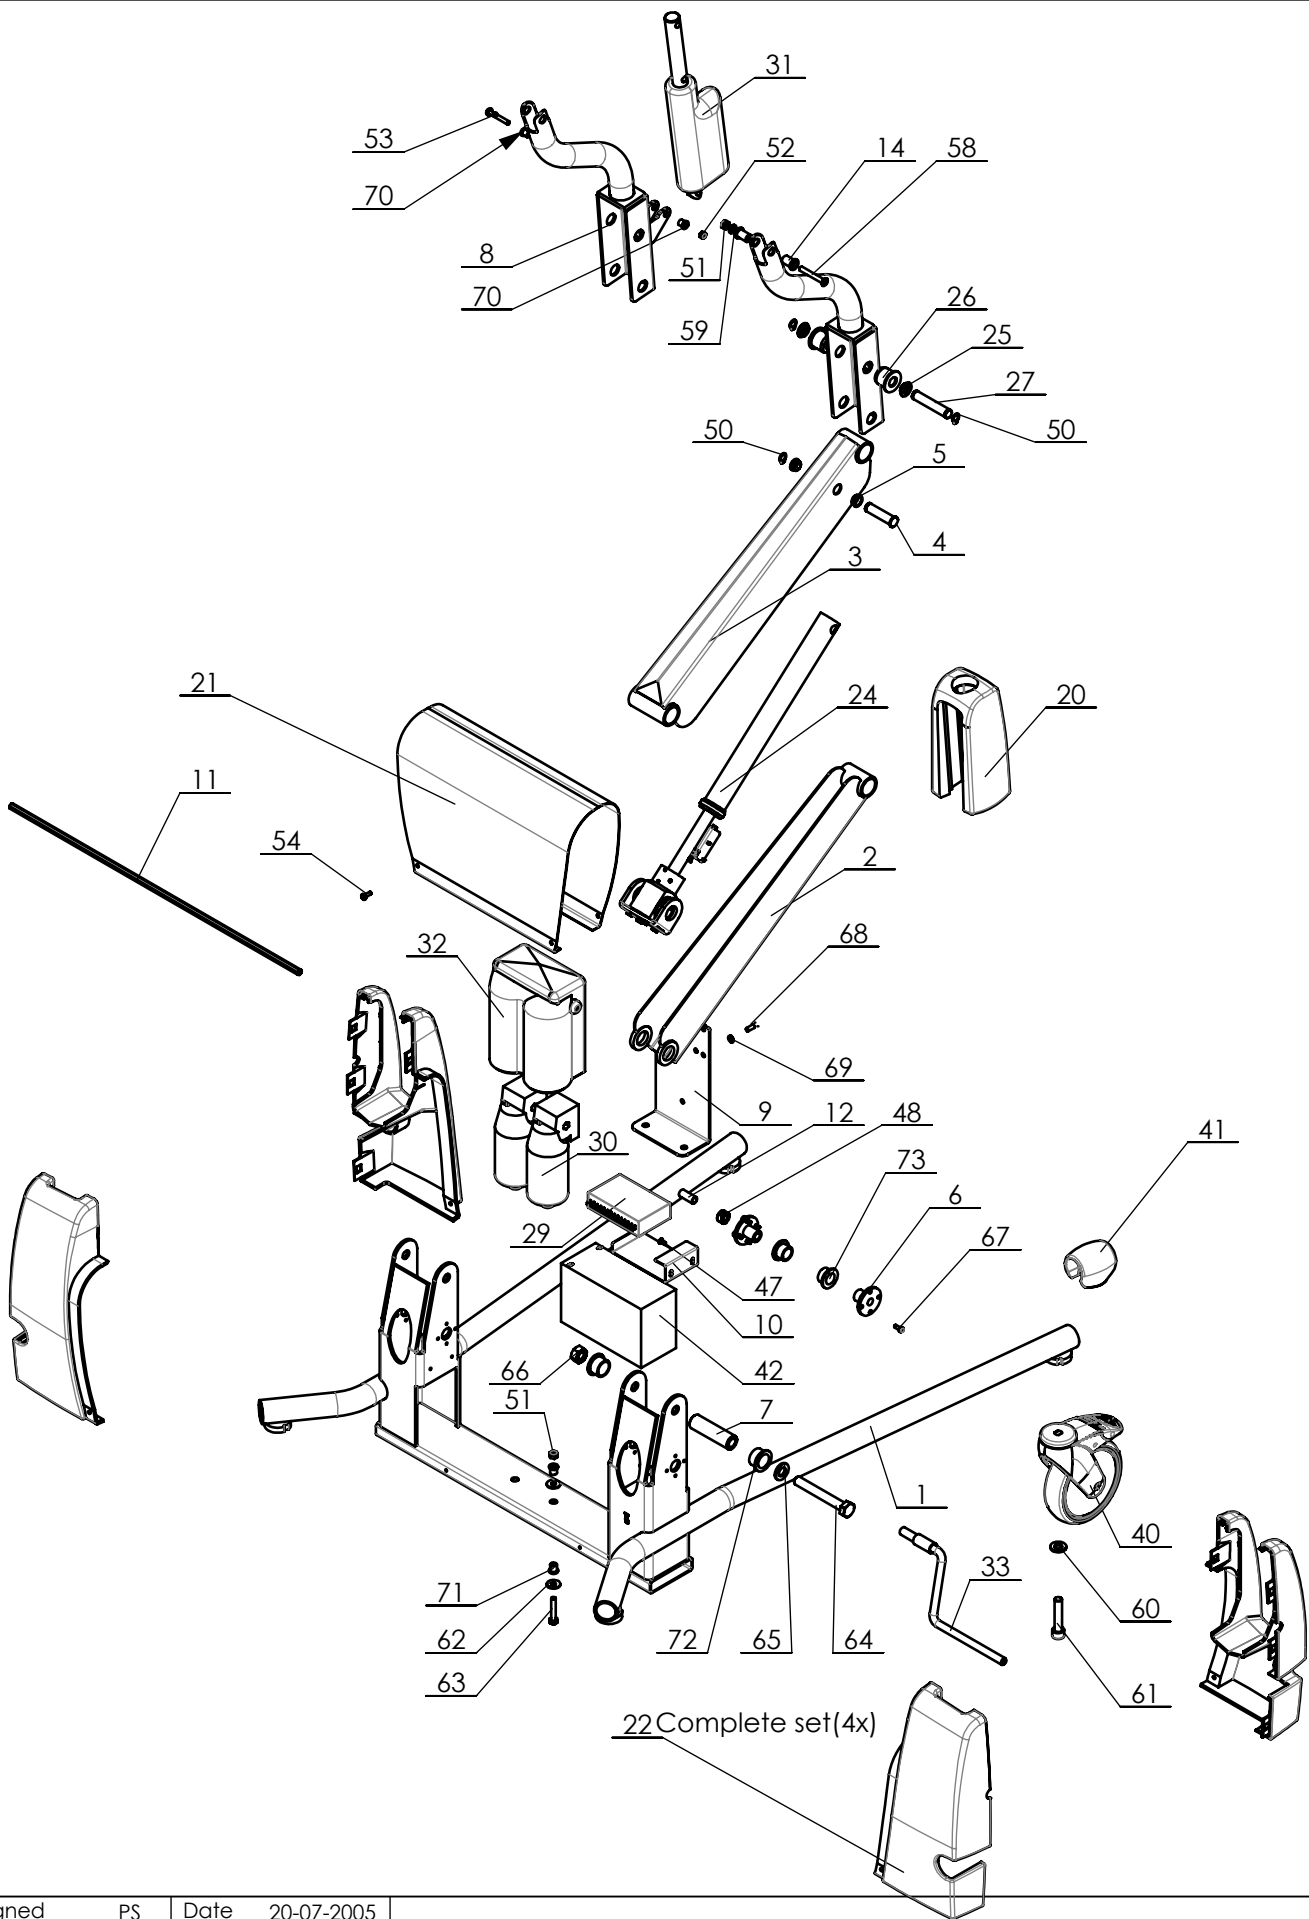

Type nr: 51005600

Z:\SW-Tek\Reflex\5600\5600\

Signed	PS	Date	20-07-2005
Revised	12/ES	Date	04-10-2013
Revised	13/KA	Date	05-12-2014

Overview parts Reflex base frame

Copyright reserved by law

Unit of measurement: mm

Lopital Nederland bv

Type nr: 51005600

Reflex 51005600

Part nr.	QTY.	Art.nr.	Part
1	1	70560021	Frame
2	2	70560033	Main lever
3	2	70560034	Control lever
4	2	70560025	Actuator pin
5	4	70560027	Bushing brass bearing
6	4	70560026	Flanged bus
7	2	70560032	Threaded bush
8	1	70560036	Seat support L+R
9	1	70560037	Mounting plate motor
10	1	70560038	Bracket controller
11	1	70560030	Motor axis
12	2	70560031	Spacer
13	1	70560022	Seat frame
14	4	70560028	Tilt bearing brass
15	1	70560039	Slide block
16	2	70560049	Handgrip
17	1	70560046	Seat
18	1	70560047	Backrest
19	1	70560045	Lid for seat
20	2	70560048	Hinge cover
21	1	70560024	Motor cover
22	1	70560054	Cover L+R
23	1	68405630	Head/neck support complete
24	1	70560010	Actuator (set)
25	8	70560040	Bush bearing rear
26	8	70560041	Bush
27	4	70560042	Hinge
28	1	70560005	Charger incl. plug
29	1	70560002	Controlbox under
30	2	70560003	Motor
31	1	70560006	Tilt actuator
32	1	70560065	Cover for motor
33	1	70560007	Handle emergency
34	1	68405627	Footrest complete
35	1	80005602	Back cover complete
36	1	69501104	Froli bad pan + lid
37	1	68405660	Front locking armrest
38	1	68405660	Front locking armrest
39	1	69501047	Guide for bad pan
40	4	70519928	Castor Ø 125 mm braked
41	4	70560066	Protective cover Wheel
42	2	70560004	Battery

Signed	PS	Date	20-07-2005
Revised	12/ES	Date	04-10-2013
Revised	13/KA	Date	05-12-2014

Overview parts Reflex

Copyright reserved
by law

Unit of measure-
ment: mm

Lopital Nederland bv

Type nr: 51005600

Reflex 51005600

Z:\SW-Tek\Reflex\5600\5600\

Signed	PS	Date	20-07-2005
Revised	12/ES	Date	04-10-2013
Revised	13/KA	Date	05-12-2014
Copyright reserved by law		Unit of measurement: mm	

Overview parts Reflex

Lopital Nederland bv